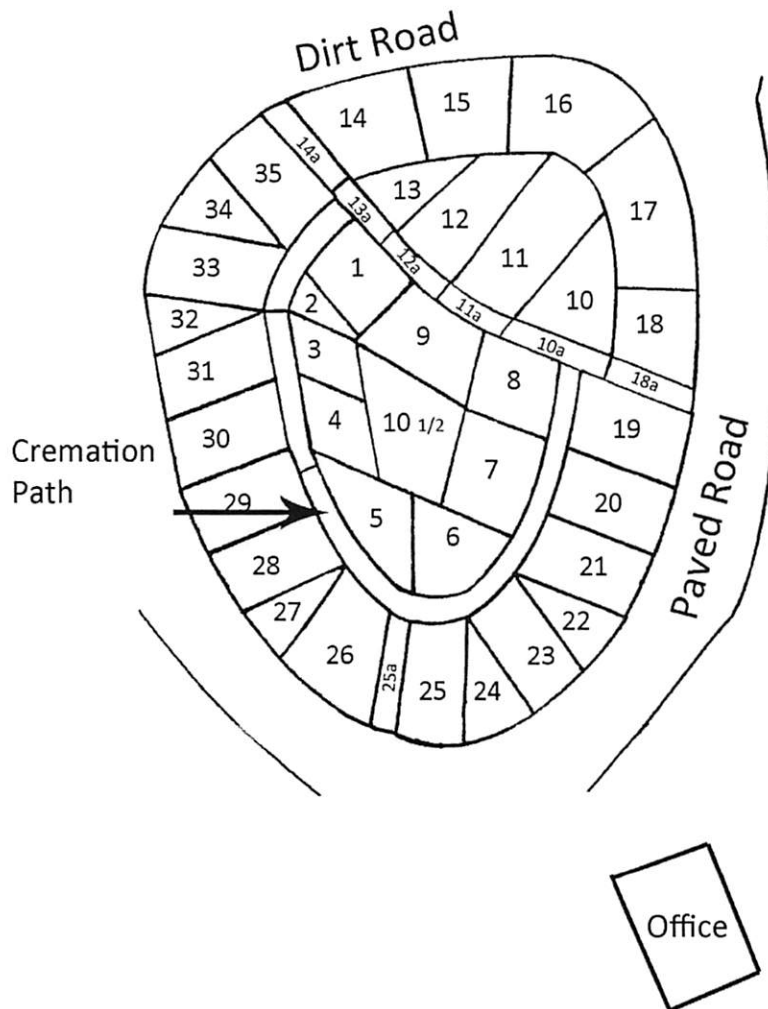

Section A

Section G

Note: nominal cremation plot size is 3' wide x 3' deep. However, because of the curvature of the path the shape of each plot is trapezoidal with the base wider than the top.

SECTION "A"
CREMATION PATH

SCALE: 1" = 6'