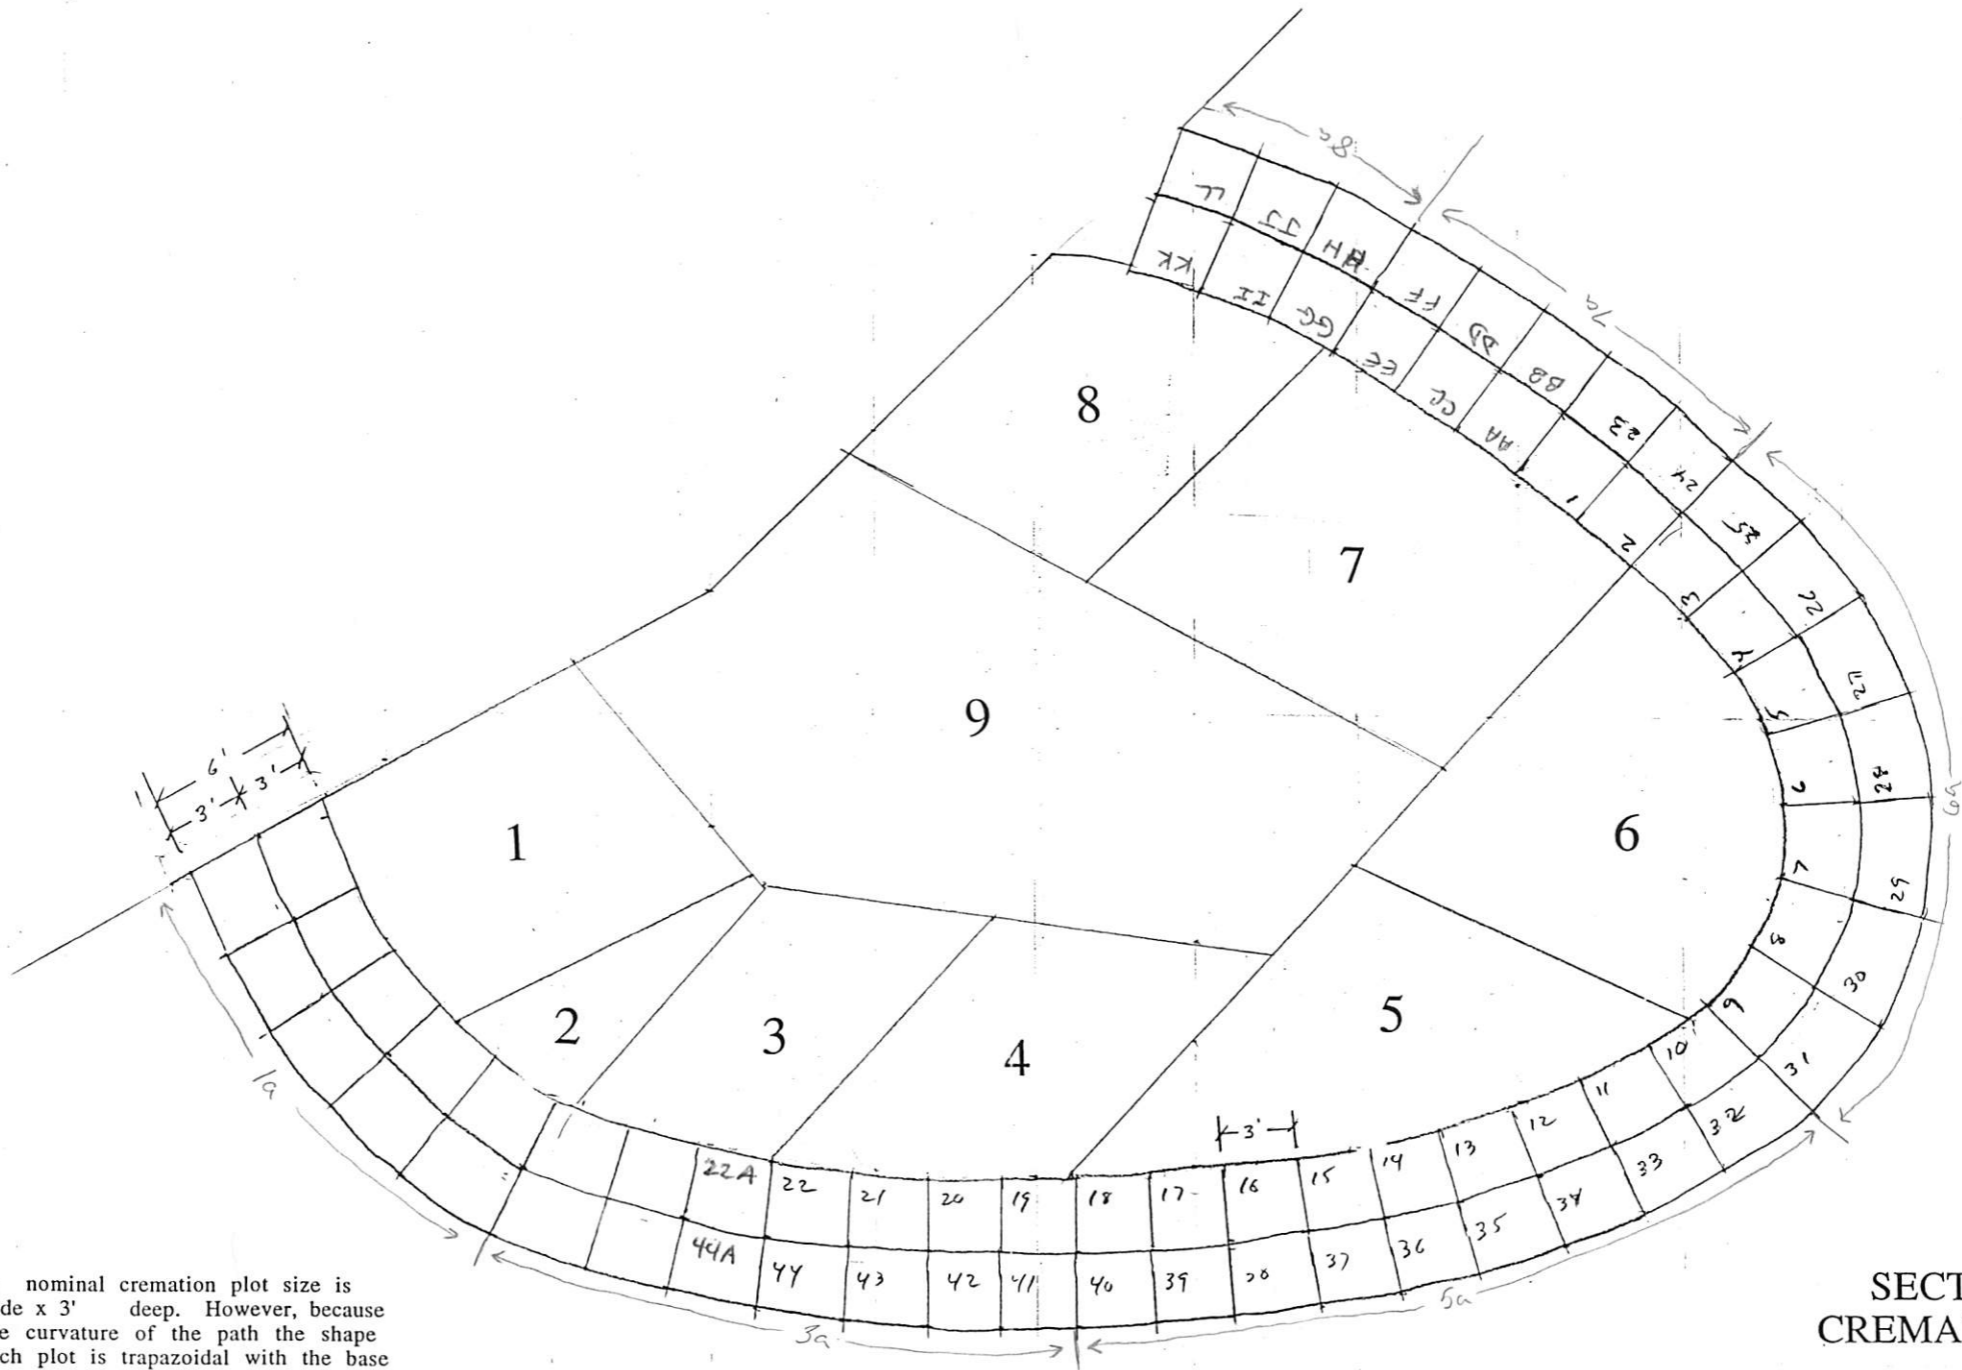

Section A

Section G

Note: nominal cremation plot size is 3' wide x 3' deep. However, because of the curvature of the path the shape of each plot is trapezoidal with the base wider than the top.

SECTION "A"
CREMATION PATH

SCALE: 1" = 6'