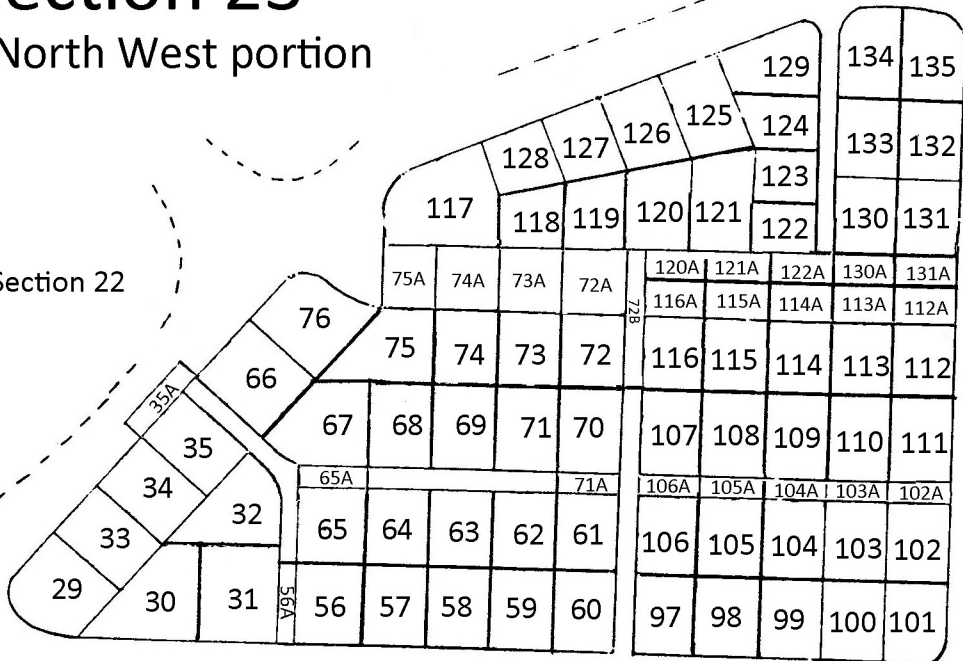

Section 23

North East portion

Section 23

North West portion

Section 17

Section 22

Dirt Road

Dirt Road

Section
21

Dirt Road

155	154	153	152	151	175	174	173	172	171	231	230			
146	147	148	149	150	166	167	168	169	170	227	228	229		
145	144	143	142	141	165	164	163	162	161	226	225	224	223	222
136	137	138	139	140	156	157	158	159	160	215	216	217	218	219
252	251	250	249	248	247	246	245	244	243	242	241	240	239	238

Section
24

Ellsworth Avenue

Section 23

South East portion

Roff Mausoléum

Dirt Road

Lawn Covered Mausoleums
(Lawn Crypts)

Section 23

South West portion